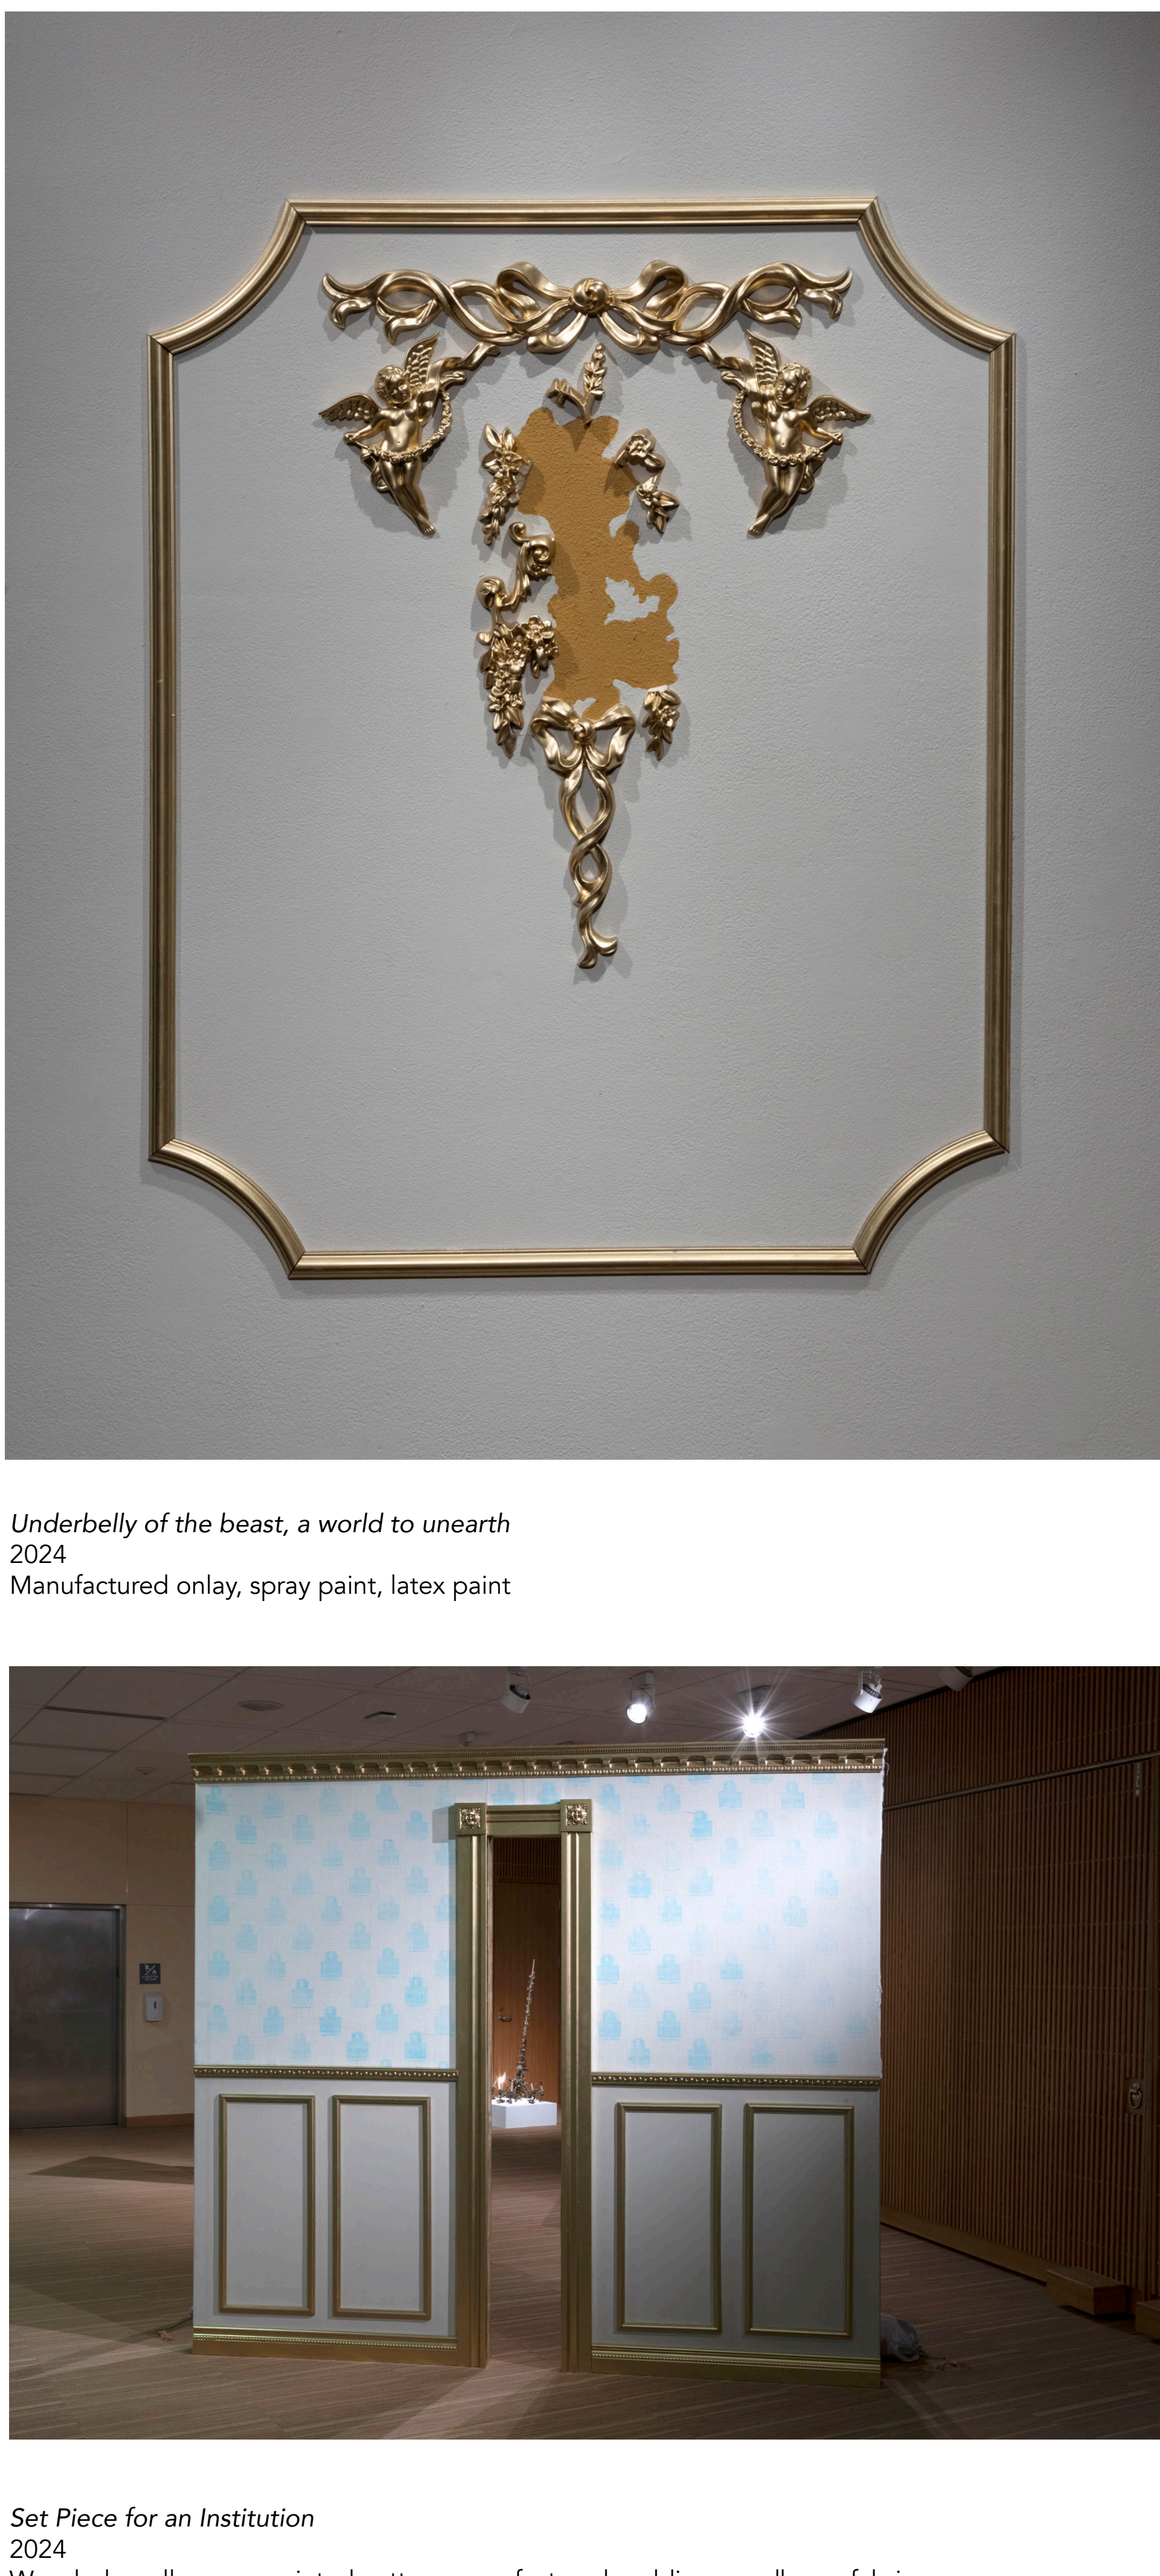

KITTY RAUTH
THE MIRROR ROOM

MAR 18 – OCT 6, 2024

Harrison Gallery

Exhibition Checklist

Untitled (Wilted Series I)
2023

Found glass, taper candles

Untitled (Wilted Series II)
2023

Found glass

Untitled (Wilted Series III)
2023

Found glass

Underbelly of the beast, a world to unearth
2024

Manufactured onlay, spray paint, latex paint

Set Piece for an Institution
2024

Wood, drywall, screen printed cotton, manufactured molding, sandbags, fabric

Set Piece for an Institution
2024

Wood, drywall, screen printed cotton, manufactured molding, sandbags, fabric

Set Piece for an Institution
2024

Wood, drywall, screen printed cotton, manufactured molding, sandbags, fabric