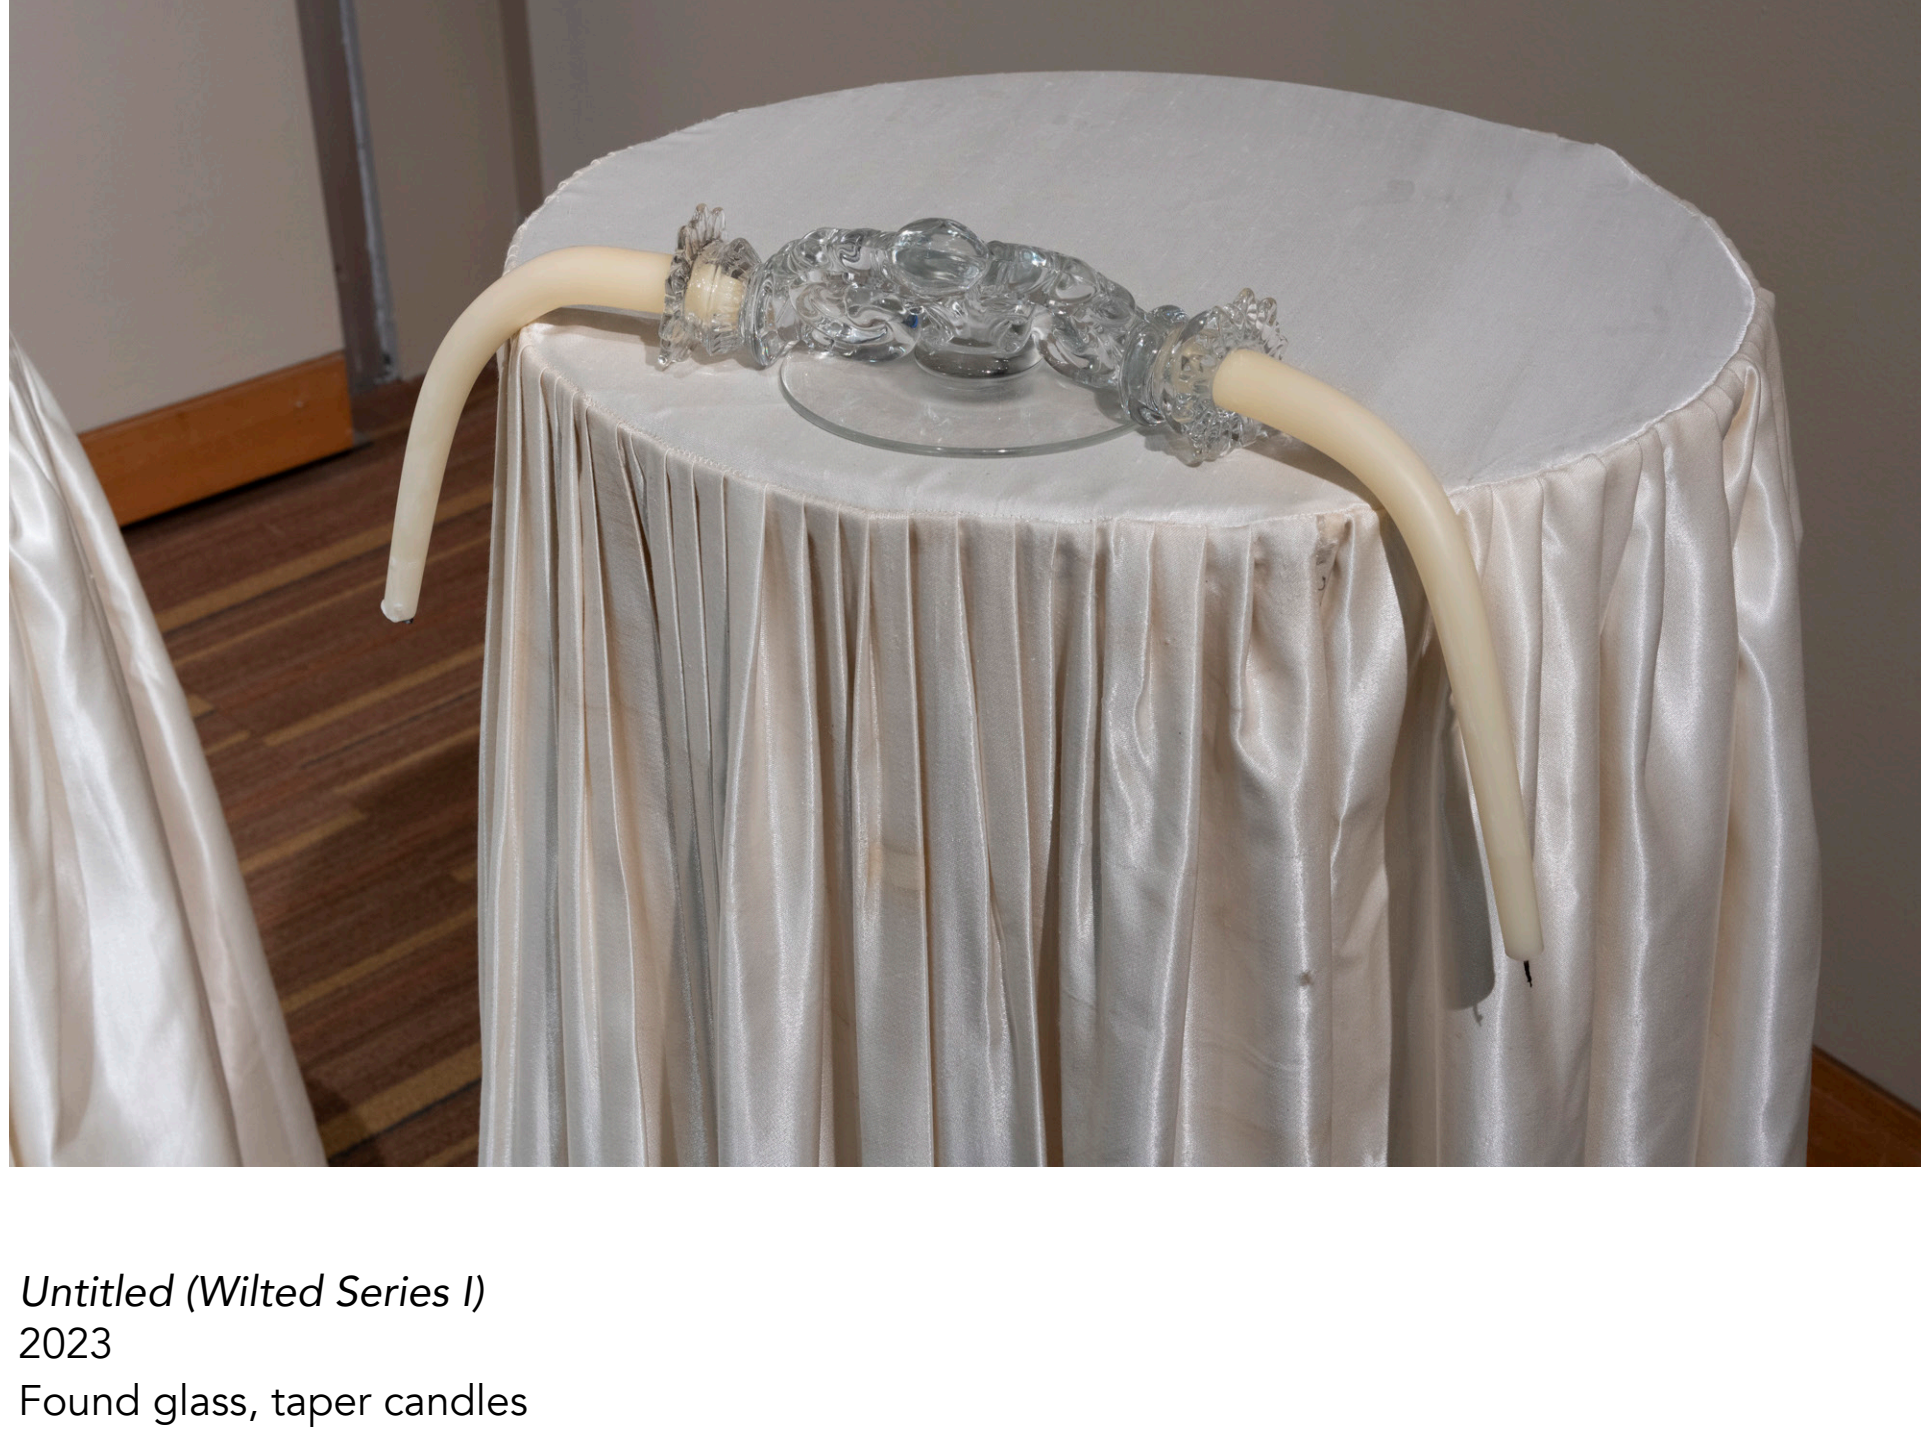

KITTY RAUTH
THE MIRROR ROOM

MAR 18 – OCT 6, 2024

Harrison Gallery

Exhibition Checklist

Untitled (Wilted Series I)
2023

Found glass, taper candles

Untitled (Wilted Series II)
2023

Found glass

Untitled (Wilted Series III)
2023

Found glass

Underbelly of the beast, a world to unearth
2024

Manufactured onlay, spray paint, latex paint

Set Piece for an Institution
2024

Wood, drywall, screen printed cotton, manufactured molding, sandbags, fabric